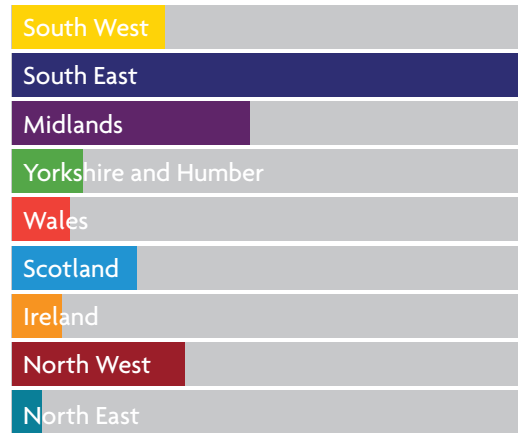

IES VITAL STATISTICS

EXPERT ENVIRONMENTAL EMPLOYMENT

- Consultancy
- Government (national or local)
- Industry
- Other
- Academia
- NGO/Charity

79% of our members have master degrees

We have a higher proportion of chartered environmentalists than any other organisation

Regional distribution of members

Members by field

We estimate over 4/5 UK Air Quality professionals are members